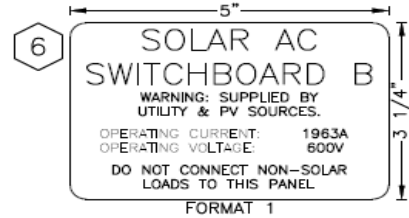

Grand Island Sunrise 871 Whitehaven Road Typical Signage Exhibit page 1 of 2

These signs to be displayed at transformers shown in **RED**.

These signs below to be displayed at
inverters shown in **RED**.

The main quick disconnect will be located at the poles near the Whitehaven Road entrance with sign below.

Warning signs will be fastened to the perimeter fence at a spacing of approximately 50'.

GRAND ISLAND SUNRISE SOLAR FACILITY