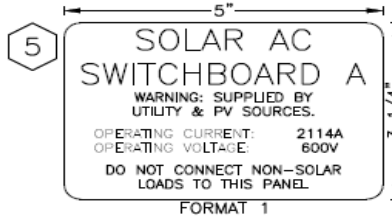

Grand Island Sunrise 871 Whitehaven Road Typical Signage Exhibit page 1 of 2

These signs to be displayed at transformers shown in **RED**.