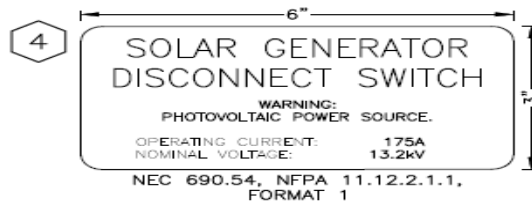

Grand Island Sunrise 871 Whitehaven Road Typical Signage Exhibit page 1 of 2

These signs to be displayed at transformers shown in **RED**.

These signs below to be displayed at
inverters shown in **RED**.

The main quick disconnect will be located at the poles near the Whitehaven Road entrance with sign below.

Warning signs will be fastened to the perimeter fence at a spacing of approximately 50'.

GRAND ISLAND SUNRISE SOLAR FACILITY