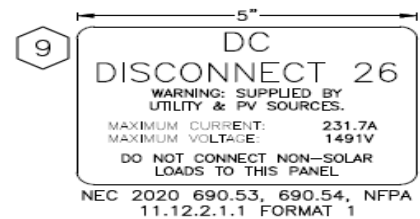

Grand Island Sunrise 871 Whitehaven Road Typical Signage Exhibit page 1 of 2

These signs to be displayed at transformers shown in **RED**.

These signs below to be displayed at
inverters shown in **RED**.

The main quick disconnect will be located at the poles near the Whitehaven Road entrance with sign below.

Warning signs will be fastened to the perimeter fence at a spacing of approximately 50'.

GRAND ISLAND SUNRISE SOLAR FACILITY