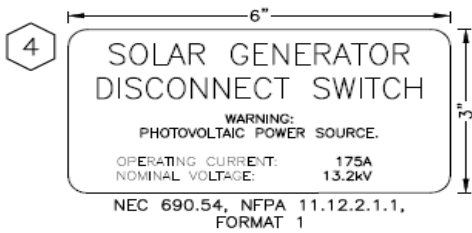

Grand Island Sunrise 871 Whitehaven Road Typical Signage Exhibit page 1 of 2

These signs to be displayed at transformers shown in **RED**.

These signs below to be displayed at
inverters shown in **RED**.

The main quick disconnect will be located at the poles near the Whitehaven Road entrance with sign below.

Warning signs will be fastened to the perimeter fence at a spacing of approximately 50'.

GRAND ISLAND SUNRISE SOLAR FACILITY