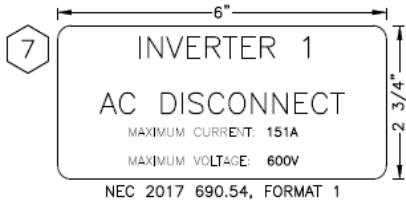

Grand Island Sunrise 871 Whitehaven Road Typical Signage Exhibit page 1 of 2

These signs to be displayed at transformers shown in **RED**.

These signs below to be displayed at
inverters shown in **RED**.

The main quick disconnect will be located at the poles near the Whitehaven Road entrance with sign below.

Warning signs will be fastened to the perimeter fence at a spacing of approximately 50'.

GRAND ISLAND SUNRISE SOLAR FACILITY